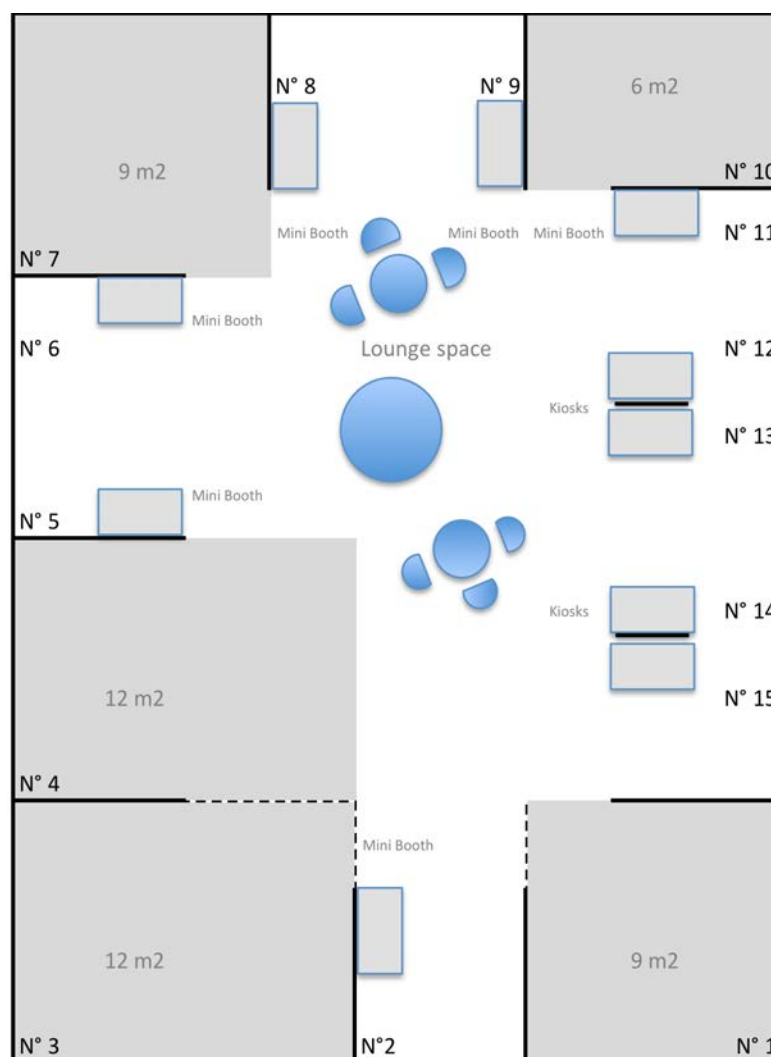

HIGH VISIBILITY

SOUTH HALL - Booth#2028 - 1200 sqft

ATTRACTIVE DESIGN

FULL EQUIPPED BOOTHS

Spaces: 6 / 9 / 12 sqm

- 1 lockable counter with logo
- 4 individual printed walls 2418 mm X 992 mm with logo on top
- 2 bar stools
- 1 Brochure Holder

Additional furniture for booth 12 sqm

Conference table + 4 chairs

Kiosk

- 1 Individual printed wall 1405 mm X 992 mm with logo on top
- 1 lockable counter with logo
- 2 bar stools
- 1 Brochure Holder

Mini Booth

Same than kiosk
Additional Individual printed wall : 2418 mm X 992 mm with logo on top

For all co-exhibitors

- Access to lounge space
- Free coffee / beverages
- Welcome breakfast with all co-exhibitors
- Support from Semi team

FLEXIBLE SPACES

From 3 sqm (kiosk) to 12 sqm or more... (Indicative lay out)

COMPETITIVE PRICES

- KIOSK
- MINI BOOTH
- 6 SQM
- 6 SQM CORNER
- 9 SQM
- 9 SQM CORNER
- 12 SQM
- 12 SQM corner

SEMI GRENOBLE		SEMI		NON SEMI	
EUROS	USD	EUROS	USD	EUROS	USD
4 600	5 000	5 290	5 750	6 348	6 900
5 250	5 707	6 038	6 563	7 245	7 875
7 330	7 967	8 430	9 163	10 115	10 995
7 550	8 207	8 683	9 438	10 419	11 325
9 850	10 707	11 328	12 313	13 593	14 775
10 100	10 978	11 615	12 625	13 938	15 150
14 200	15 435	16 330	17 750	19 596	21 300
15 000	16 304	17 250	18 750	20 700	22 500